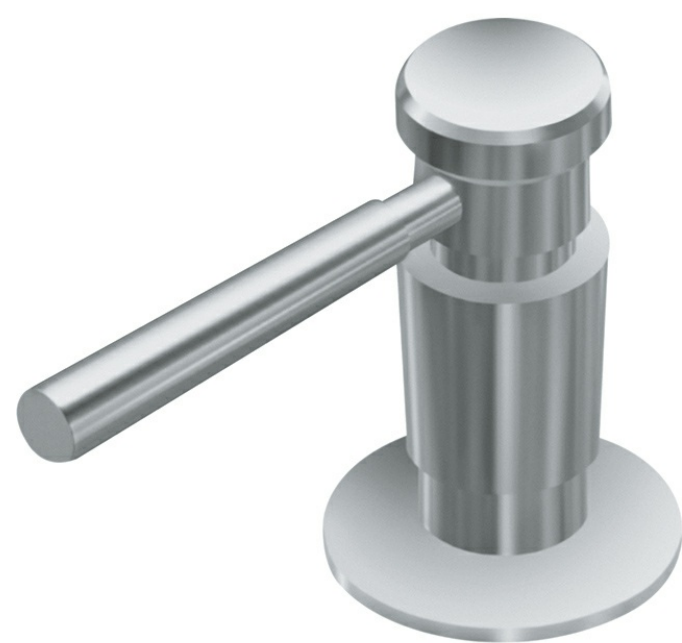

Absinthe SD5280 Satin Nickel

Product Picture

Technical Drawing

General information

Countertop hole diameter	30-MM
--------------------------	-------

Product Information

Where to buy	Showroom
--------------	----------